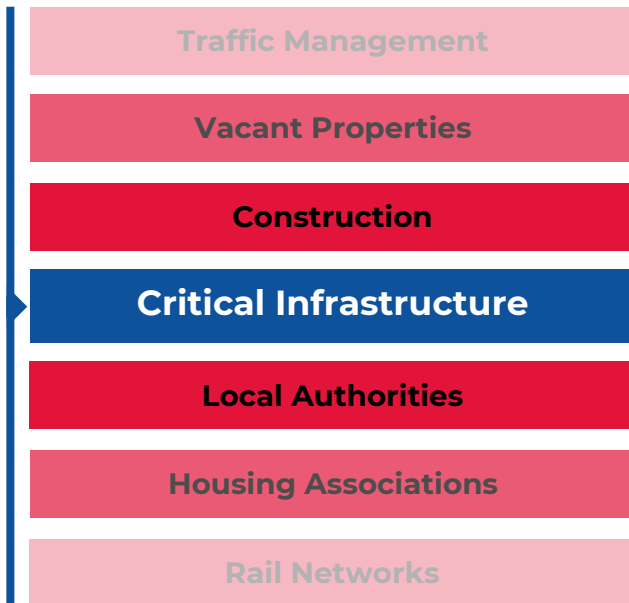

WCCTV: Industry Leader in Critical Infrastructure Security

For over 20 years, WCCTV has been at the forefront of wireless CCTV security, providing industry-leading surveillance solutions that protect construction sites, infrastructure projects and critical assets. Our cutting-edge technology and proven expertise ensure seamless security coverage, reducing the risk of theft, vandalism and unauthorised access.

Local Focus, National Coverage

WCCTV are proud to have the infrastructure and capability to offer a full service delivery throughout the UK.