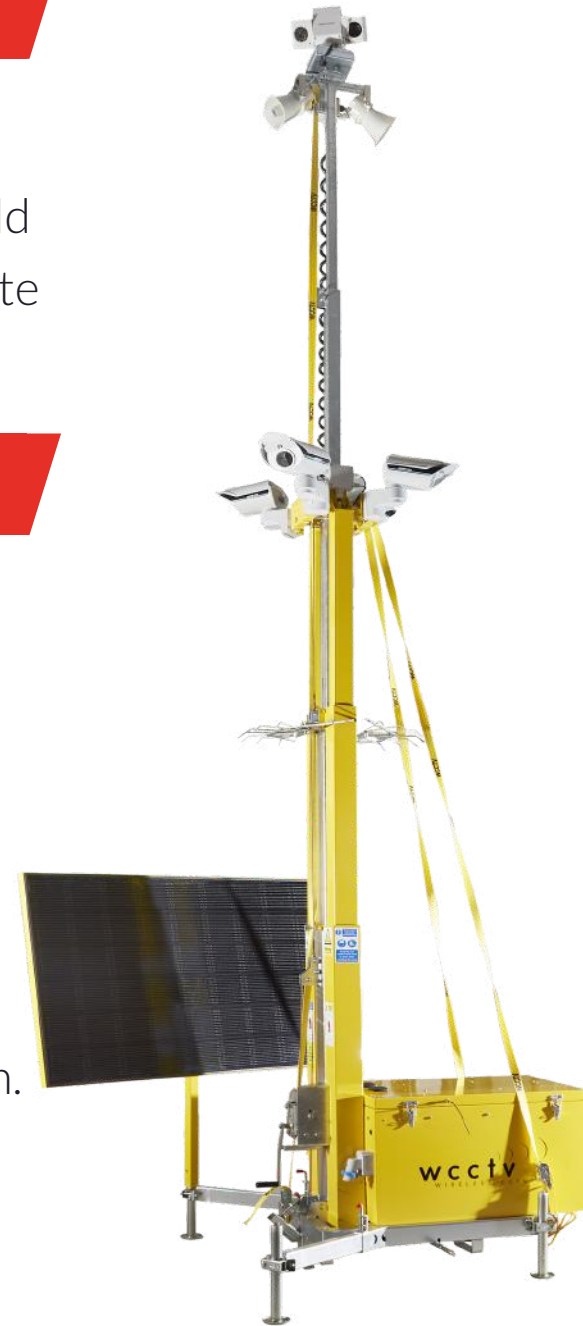

THE SOLUTION

WCCTV RAPID DEPLOYMENT TOWERS

Initially, WCCTV provided Willmott Dixon with a [WCCTV HD Fuel Cell Site Tower](#), backed by a fully managed service that included installation, alarm monitoring, ongoing maintenance, support, and performance reporting.

As the project developed and power became available, WCCTV replaced the autonomous unit with a WCCTV HD Site Tower coupled with several static CCTV cameras to provide extra coverage in blind spots behind cabins.