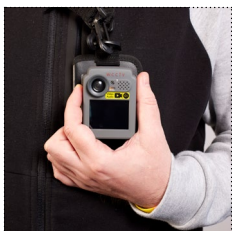

WCCTV BODY WORN CAMERA (PROTECT)

The WCCTV Body Worn Camera Protect is a UK manufactured body worn camera that has been specifically designed to improve safety and security for frontline workers.

Uniquely, the camera unit features a forward-facing screen that alerts a subject that they are being recorded, a proven deterrent to violent confrontations.

The camera's simple, functional design lends itself to ease of use, with one button to start recording and one button to stop recording.

COMPLETE BODYWORN VIDEO SOLUTIONS

WCCTV's Body Worn Cameras can be provided as part of a complete body worn video solution when used in conjunction with WCCTV's Evidence Management Software (EMS).

The EMS is cloud-based and provides users with a digitally secure total case management solution - allowing searching, storing and sharing of video files securely and easily.

A wide range of accessories to support the Body Worn Camera Protect deployment are available.

EXAMPLE APPLICATIONS

Lone Workers

Emergency Response

Rail Conductors

Parking Enforcement

Security Guards

Remote Site Inspections

Workforce Protection

Police & Civil Enforcement

Door Supervisors

Night-time Operators