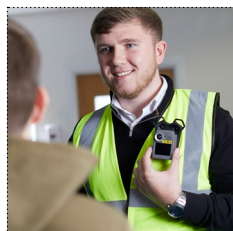

WCCTV BODY WORN CAMERA (PROTECT)

The WCCTV Body Worn Camera Protect is a UK manufactured body worn camera that has been specifically designed to improve safety and security for frontline workers.

Uniquely, the camera unit features a forward-facing screen that alerts a subject that they are being recorded, a proven deterrent to violent confrontations.

The camera's simple, functional design lends itself to ease of use, with one button to start recording and one button to stop recording.

COMPLETE BODYWORN VIDEO SOLUTIONS

WCCTV's Body Worn Cameras can be provided as part of a complete body worn video solution when used in conjunction with WCCTV's Evidence Management Software (EMS).

The EMS is cloud-based and provides users with a digitally secure total case management solution - allowing searching, storing and sharing of video files securely and easily.

A wide range of accessories to support the Body Worn Camera Protect deployment are available.

EXAMPLE APPLICATIONS

Lone Workers

Emergency Response

Rail Conductors

Parking Enforcement

Security Guards

Remote Site Inspections

Workforce Protection

Police & Civil Enforcement

Door Supervisors

Night-time Operators