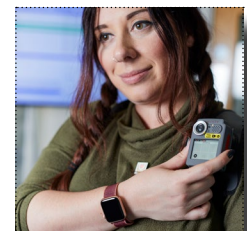

WCCTV BODY WORN CAMERA (PROTECT)

The WCCTV Body Worn Camera Protect is a UK manufactured body worn camera that has been specifically designed to improve safety and security for frontline workers.

Uniquely, the camera unit features a forward-facing screen that alerts a subject that they are being recorded, a proven deterrent to violent confrontations.

The camera's simple, functional design lends itself to ease of use, with one button to start recording and one button to stop recording.

COMPLETE BODYWORN VIDEO SOLUTIONS

WCCTV's Body Worn Cameras can be provided as part of a complete body worn video solution when used in conjunction with WCCTV's Evidence Management Software (EMS).

The EMS is cloud-based and provides users with a digitally secure total case management solution - allowing searching, storing and sharing of video files securely and easily.

A wide range of accessories to support the Body Worn Camera Protect deployment are available.

EXAMPLE APPLICATIONS

Lone Workers

Emergency Response

Rail Conductors

Parking Enforcement

Security Guards

Remote Site Inspections

Workforce Protection

Police & Civil Enforcement

Door Supervisors

Night-time Operators