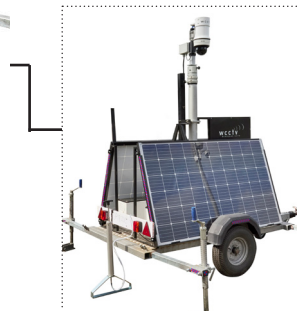

WCCTV 4G Solar Trailer

- Compatible with all WCCTV Dome models
- 1080p 2MP PTZ Camera
- 60m IR capability
- 23x optical zoom with 100m+ zoom capability
- Full remote configuration via mobile and PC

- Towable on standard licence with appropriate vehicle
- Braked axle for towing safety
- Extendable mast for periscope viewing

- Internal MPPT smart solar controller
- Bluetooth enabled for battery level and solar yield information
- 2 x 330w solar panels
- 40A internal charger
- Integrated Smart Switch for remote power resets

Extendable Mast

Integration with Video Platforms

Easily Towable

WCCTV 4G Solar Trailer

The WCCTV 4G Solar Trailer is an autonomously-powered surveillance trailer that can be rapidly deployed at practically any location, providing security for local authorities and police for monitoring hot spot areas, securing short term events, deterring crime and improving neighbourhood safety.

The trailer can be fitted with any WCCTV's Mini Dome Cameras. All live and recorded footage is accessed via 4G connectivity, so users can remotely access the cameras any time from any device.

The trailer features a telescoping mast that rotates nearly 360 degrees and is equipped with highly reliable autonomous solar power with battery back, which is suitable for most locations.