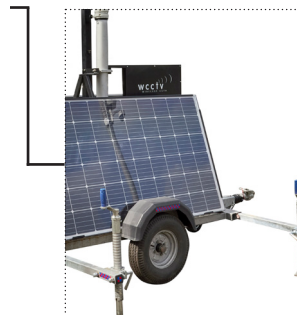

WCCTV 4G Solar Trailer

- Compatible with all WCCTV Dome models
- 1080p 2MP PTZ Camera
- 60m IR capability
- 23x optical zoom with 100m+ zoom capability
- Full remote configuration via mobile and PC

- Towable on standard licence with appropriate vehicle
- Braked axle for towing safety
- Extendable mast for periscope viewing

- Internal MPPT smart solar controller
- Bluetooth enabled for battery level and solar yield information
- 2 x 330w solar panels
- 40A internal charger
- Integrated Smart Switch for remote power resets

Extendable Mast

Integration with Video Platforms

Easily Towable

WCCTV 4G Solar Trailer

The WCCTV 4G Solar Trailer is an autonomously-powered surveillance trailer that can be rapidly deployed at practically any location, providing security for local authorities and police for monitoring hot spot areas, securing short term events, deterring crime and improving neighbourhood safety.

The trailer can be fitted with any WCCTV's Mini Dome Cameras. All live and recorded footage is accessed via 4G connectivity, so users can remotely access the cameras any time from any device.

The trailer features a telescoping mast that rotates nearly 360 degrees and is equipped with highly reliable autonomous solar power with battery back, which is suitable for most locations.