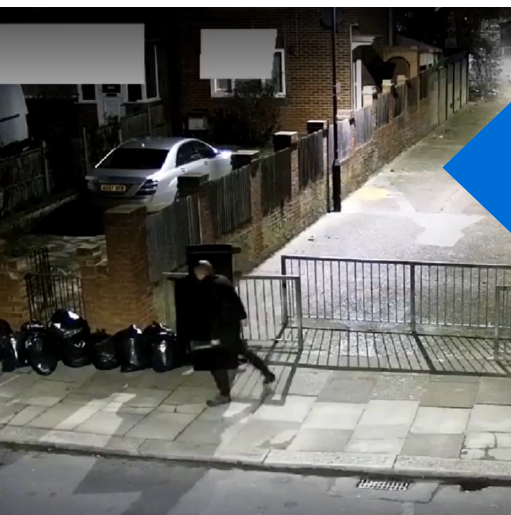

Highly overt units have a clear presence in the neighbourhood which acts as a proactive deterrent to offenders.

The high quality video evidence captured by the WCCTV Cameras can be utilised by police and local authorities to identify offenders and build cases for prosecutions.

FLY-TIPPING REDUCTION

03

Redeployable CCTV allows councils to target the worst affected areas with fly-tipping directly.

WCCTV's product development has led to the pairing of it's redeployable cameras with video analytics capability and ANPR technology to enhance its effectiveness detecting and prosecuting fly-tippers. Our ANPR cameras capture clear images of vehicle number plates linked to a national database to search vehicles of interest.